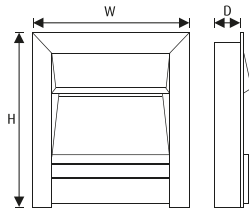

Dimensions (H x W x D)	607mm x 497mm x 75mm
Heat Output – High	2kW
Heat Output – Low	1kW
Safety	Thermal cut out
Remote Control	Yes
Electronic Digital Thermostat	Yes
Flame Options	Smouldering Log Blazing Log Glowing Coal
Available finishes	Brass or Silver

Dimensions (H x W x D)	625mm x 535mm x 75mm
Heat Output – High	2kW
Heat Output - Low	1kW
Safety	Thermal cut out
Remote Control	Yes
Electronic Digital Thermostat	Yes
Flame Options	Smouldering Log Blazing Log Glowing Coal
Available finishes	Brushed Steel, Antique Brass, Satin Brass and Black