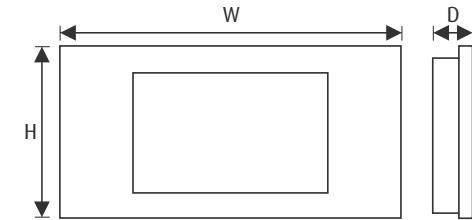

	ACCENT BLACK GLASS	ACCENT MIRROR
Dimensions (H x W x D)	410mm x 900mm x 110mm	410mm x 900mm x 110mm
Heat Output – High	2kW	2kW
Heat Output - Low	1kW	1kW
Safety	Thermal cut out	Thermal cut out
Remote Control	Yes	Yes
Mood Lighting	Yes	Yes