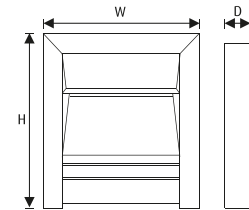

PURAFLEME® PROMINENCE

- 3 Realistic Flame Movies
- 5 Flame Speed settings
- Real Fire Sounds with 5 volume levels
- Up to 2kW heat output
- Programmable Thermostatic Heat Control
- Sleep Timer with 9 settings
- Adjustable screen brightness
- 2 Year Guarantee
- A wide range of fascia designs and colours are available
- Fits a standard 3" rebate fire surround.
- An optional 3" spacer is available for flat wall installations

Dimensions (H x W x D)	607mm x 497mm x 75mm
Heat Output - High	2kW
Heat Output - Low	1kW
Safety	Thermal cut out
Remote Control	Yes
Electronic Digital Thermostat	Yes
Flame Options	Smouldering Log Blazing Log Glowing Coal
Available finishes	N/A