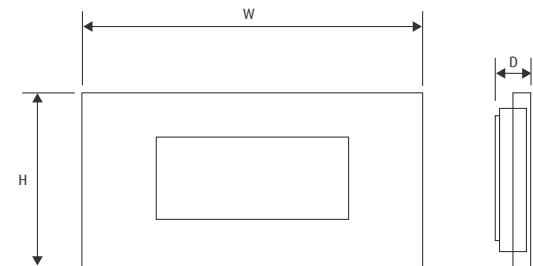

ELECTRIFLAME® TRAVERTINE

- Advanced 3D technology
- Relaxing, smoky full depth flame effect
- Low cost, high efficiency LED lighting
- Variable flame dimmer with four settings
- Two heat levels and a flame effect only option
- Operated via remote control handset or manual controls
- Includes an easy fixing wall plate for trouble free installation
- Available in two sizes

	TRAVERTINE 1300	TRAVERTINE 1100
Dimensions (H x W x D)	600mm x 1300mm x 150mm	600mm x 1100mm x 150mm
Heat Output – High	1.5kW	1.5kW
Heat Output - Low	0.75kW	0.75kW
Safety	Thermal cut out	Thermal cut out
Remote Control	Yes	Yes