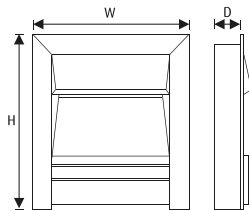

PURAFLAME® CONTEMPORARY

- 3 Realistic Flame Movies
- 5 Flame Speed settings
- Real Fire Sounds with 5 volume levels
- Up to 2kW heat output
- Programmable Thermostatic Heat Control
- Sleep Timer with 9 settings
- Adjustable screen brightness
- 2 Year Guarantee
- A wide range of fascia designs and colours are available
- Fits a standard 3" rebate fire surround
- An optional 3" spacer is available for flat wall installations

Dimensions (H x W x D)	607mm x 497mm x 75mm
Heat Output – High	2kW
Heat Output - Low	1kW
Safety	Thermal cut out
Remote Control	Yes
Electronic Digital Thermostat	Yes
Flame Options	Smouldering Log Blazing Log Glowing Coal
Available finishes	Black, Brass and Silver

Shhhh... Listen...

PURAFLAME® is the
quietest fire available*
on the market

*'flame only' setting

Watch the video

PURAFLAME® CONTEMPORARY in Black