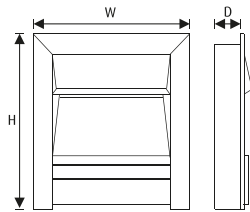

Dimensions (H x W x D)	607mm x 497mm x 75mm
Heat Output – High	1.5kW
Heat Output - Low	0.75kW
Safety	Thermal cut out
Remote Control	Yes
Available finishes	Brushed Silver, Polished Brass and Black