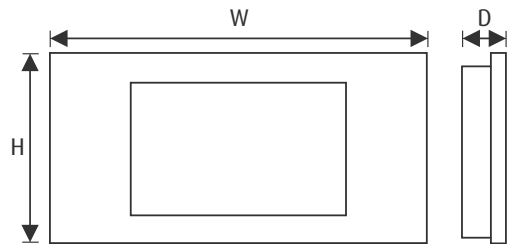

	ACCENT MARINO	ACCENT MARINO ULTRA
Dimensions (H x W x D)	442mm x 950mm x 110mm	518mm x 950mm x 111mm
Heat Output – High	2kW	2kW
Heat Output - Low	1kW	1kW
Safety	Thermal cut out	Thermal cut out
Remote Control	Yes	Yes
Mood Lighting	Yes	Yes
Available finishes	Graphite Grey, Black and Cream	N/A