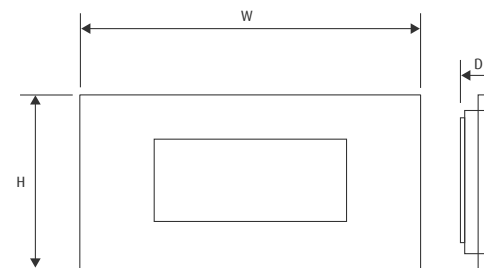

ELECTRIFLAME® PIANO BLACK

- Advanced 3D technology
- Relaxing, smoky full depth flame effect
- Low cost, high efficiency LED lighting
- Variable flame dimmer with four settings
- Two heat levels and a flame effect only option
- Operated via remote control handset or manual controls
- Includes an easy fixing wall plate for trouble free installation
- Available in two sizes

	PIANO BLACK 1300	PIANO BLACK 1100
Dimensions (H x W x D)	600mm x 1300mm x 150mm	600mm x 1100mm x 150mm
Heat Output - High	1.5kW	1.5kW
Heat Output - Low	0.75kW	0.75kW
Safety	Thermal cut out	Thermal cut out
Remote Control	Yes	Yes