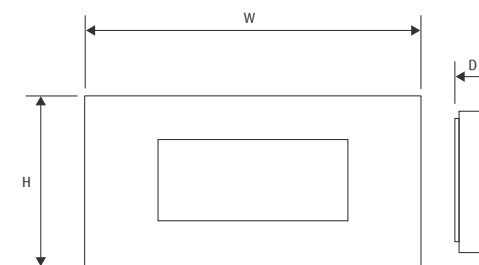

ELECTRIFLAME® ZIMBALI GLASS

- Advanced 3D technology
- Relaxing, smoky full depth flame effect
- Low cost, high efficiency LED lighting
- Variable flame dimmer with four settings
- Two heat levels and a flame effect only option
- Operated via remote control handset or manual controls
- Includes an easy fixing wall plate for trouble free installation
- Available in two sizes

	ZIMBALI 1300	ZIMBALI 1100
Dimensions (H x W x D)	590mm x 1290mm x 126mm	590mm x 1090mm x 126mm
Heat Output - High	1.5kW	1.5kW
Heat Output - Low	0.75kW	0.75kW
Safety	Thermal cut out	Thermal cut out
Remote Control	Yes	Yes