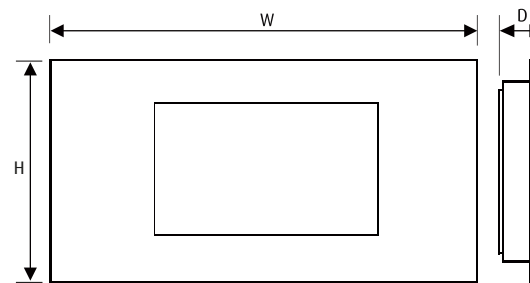

Dimensions (H x W x D)	505mm x 980mm x 135mm
Heat Output – High	2kW
Heat Output - Low	1kW
Safety	Thermal cut out
Remote Control	Yes
Electronic Digital Thermostat	Yes
Mood Lighting	Yes
Flame Options	Smouldering Log Blazing Log Flaming Coal