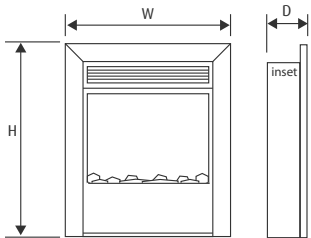

**ELECTRIFLAME
BAUHAUS** in Brass

**ELECTRIFLAME
BAUHAUS** in Black

Dimensions (H x W x D)	595mm x 490mm x 75mm inset + 35mm fascia
Heat Output – High	1.5kW
Heat Output - Low	0.75kW
Safety	Thermal cut out
Remote Control	Yes
Available finishes	Brass, Silver or Black