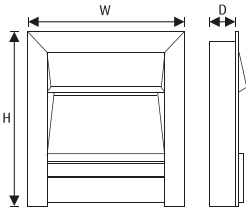

ultiflame PROMINENCE

- Innovative LED flame projection technology
- Appearance of an exceptionally deep fuel bed
- Flame visibility from any angle
- Coal effect fuel bed accompanied by a welcoming under bed glow
- Up to 1.5kW heat output
- High efficiency flame effect system
- Wide range of fascia designs and colours to choose from
- Remote control operation
- Optional 3" spacer available for flat wall installations.
- 2 Year Guarantee

Dimensions (H x W x D)	607mm x 497mm x 75mm
Heat Output – High	1.5kW
Heat Output - Low	0.75kW
Safety	Thermal cut out
Remote Control	Yes
Available finishes	N/A