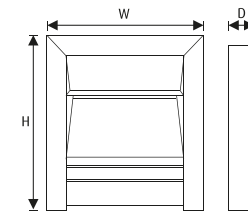

PURAFLEME® TRADITIONAL

- 3 Realistic Flame Movies
- 5 Flame Speed settings
- Real Fire Sounds with 5 volume levels
- Up to 2kW heat output
- Programmable Thermostatic Heat Control
- Sleep Timer with 9 settings
- Adjustable screen brightness
- 2 Year Guarantee
- A wide range of fascia designs and colours are available
- Fits a standard 3" rebate fire surround.
- An optional 3" spacer is available for flat wall installations

Dimensions (H x W x D)	607mm x 497mm x 75mm
Heat Output – High	2kW
Heat Output – Low	1kW
Safety	Thermal cut out
Remote Control	Yes
Electronic Digital Thermostat	Yes
Flame Options	Smouldering Log Blazing Log Glowing Coal
Available finishes	Brass or Silver