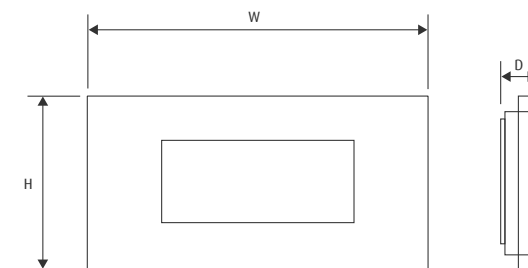

ELECTRIFLAME® BASALT GRANITE

- Advanced 3D technology
- Relaxing, smoky full depth flame effect
- Low cost, high efficiency LED lighting
- Variable flame dimmer with four settings
- Two heat levels and a flame effect only option
- Operated via remote control handset or manual controls
- Includes an easy fixing wall plate for trouble free installation
- Available in two sizes

	BASALT GRANITE 1300	BASALT GRANITE 1100
Dimensions (H x W x D)	600mm x 1300mm x 150mm	600mm x 1100mm x 150mm
Heat Output – High	1.5kW	1.5kW
Heat Output - Low	0.75kW	0.75kW
Safety	Thermal cut out	Thermal cut out
Remote Control	Yes	Yes