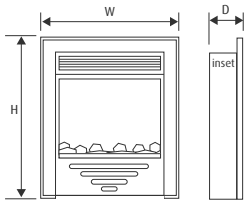

ELECTRIFLAME® GLOWFRAME

- Advanced 3D technology
- Relaxing, smoky full depth flame effect
- Low cost, high efficiency LED lighting
- Variable flame dimmer with four settings
- Two heat levels and a flame effect only option
- Operated via remote control handset or manual controls
- Contemporary glass black fascia
- Fascia features a choice of frosted or gold light effect
- Hearth mounted and wall mounted versions
- Available in two sizes

	GLOWFRAME 16"	GLOWFRAME 22"
Dimensions (H x W x D)	610mm x 510mm x 75mm inset + 50mm fascia	610mm x 660mm x 75mm inset + 50mm fascia
Heat Output - High	1.5kW	1.5kW
Heat Output - Low	0.75kW	0.75kW
Safety	Thermal cut out	Thermal cut out
Remote Control	Yes	Yes
Available finishes	Frosted or Gold	Frosted or Gold

Watch the video

ELECTRIFLAME GLOWFRAME 16" Frosted