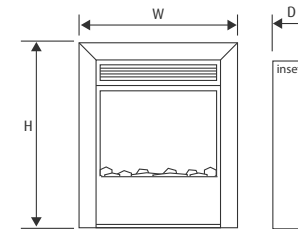

ELECTRIFLAME DAISY in Brass

Dimensions (H x W x D)	595mm x 490mm x 75mm inset + 35mm fascia
Heat Output – High	1.5kW
Heat Output - Low	0.75kW
Safety	Thermal cut out
Remote Control	Yes
Available finishes	Brass, Silver or Black