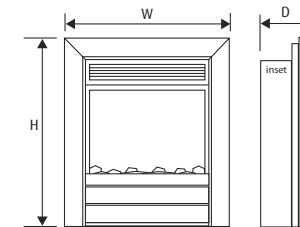

ELECTRIFLAME ESSENCE in Satin Brass

Dimensions (H x W x D)	625mm x 535mm x 75mm inset + 80mm fascia
Heat Output – High	1.5kW
Heat Output - Low	0.75kW
Safety	Thermal cut out
Remote Control	Yes
Available finishes	Brushed Silver, Antique Brass, Satin Brass or Black