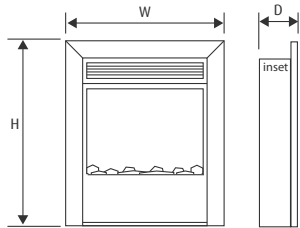

ELECTRIFLAME DAISY in Brass

Dimensions (H x W x D)	595mm x 490mm x 75mm inset + 35mm fascia
Heat Output – High	1.5kW
Heat Output - Low	0.75kW
Safety	Thermal cut out
Remote Control	Yes
Available finishes	Brass, Silver or Black

**ELECTRIFLAME
MODERN**
Brass

Dimensions (H x W x D)	595mm x 490mm x 75mm inset + 35mm fascia
Heat Output – High	1.5kW
Heat Output - Low	0.75kW
Safety	Thermal cut out
Remote Control	Yes
Available finishes	Brass or Black