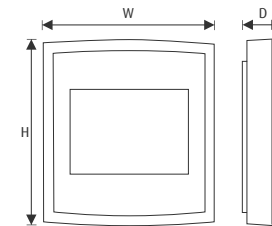

ultiflame LEGACY

- Innovative LED flame projection technology
- Appearance of an exceptionally deep fuel bed
- Flame visibility from any angle
- Coal effect fuel bed accompanied by a welcoming under bed glow
- Up to 1.5kW heat output
- High efficiency flame effect system
- Contemporary silver and black fascia
- Remote control operation
- 2 Year Guarantee

Dimensions (H x W x D)	630mm x 600mm x 182mm
Heat Output – High	1.5kW
Heat Output - Low	0.75kW
Safety	Thermal cut out
Remote Control	Yes
Available finishes	N/A

Please note: When installed there must be a minimum distance of 300mm between the bottom of the fire and the floor.