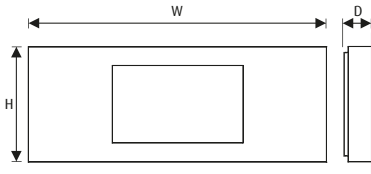

PURAFLEME® PANORAMIC

- 3 Realistic Flame Movies
- 5 Flame Speed settings
- Real Fire Sounds with 5 volume levels
- Up to 2kW heat output
- Programmable Thermostatic Heat Control
- Mood Lighting with choice of 3 colours
- Sleep Timer with 9 settings
- Adjustable screen brightness
- Stylish black glass fascia
- 2 Year Guarantee

Dimensions (H x W x D)	400mm x 1080mm x 105mm
Heat Output – High	2kW
Heat Output - Low	1kW
Safety	Thermal cut out
Remote Control	Yes
Electronic Digital Thermostat	Yes
Mood Lighting	Yes
Flame Options	Smouldering Log Blazing Log Flaming Coal