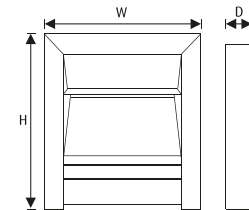

Dimensions (H x W x D)	607mm x 497mm x 75mm
Heat Output – High	1.5kW
Heat Output - Low	0.75kW
Safety	Thermal cut out
Remote Control	Yes
Available finishes	N/A

ultiflame ESSENCE

- Innovative LED flame projection technology
- Appearance of an exceptionally deep fuel bed
- Flame visibility from any angle
- Coal effect fuel bed accompanied by a welcoming under bed glow
- Up to 1.5kW heat output
- High efficiency flame effect system
- Wide range of fascia designs and colours to choose from
- Remote control operation
- Optional 3" spacer available for flat wall installations.
- 2 Year Guarantee