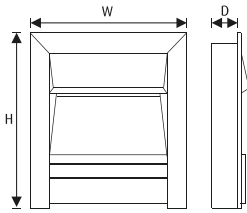

ultiflame ROCKINGHAM

- Innovative LED flame projection technology
- Appearance of an exceptionally deep fuel bed
- Flame visibility from any angle
- Coal effect fuel bed accompanied by a welcoming under bed glow
- Up to 1.5kW heat output
- High efficiency flame effect system
- Wide range of fascia designs and colours to choose from
- Remote control operation
- Optional 3" spacer available for flat wall installations.
- 2 Year Guarantee