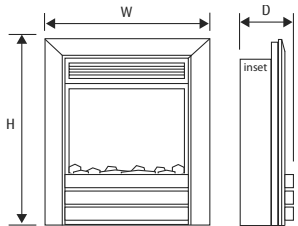

Dimensions (H x W x D)	615mm x 534mm x 75mm inset + 90mm fascia
Heat Output – High	1.5kW
Heat Output - Low	0.75kW
Safety	Thermal cut out
Remote Control	Yes
Available finishes	Polished Silver, Champagne or Black