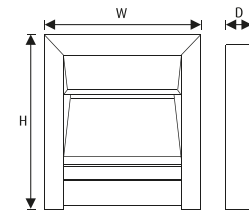

ultiflame TRADITIONAL

- Innovative LED flame projection technology
- Appearance of an exceptionally deep fuel bed
- Flame visibility from any angle
- Coal effect fuel bed accompanied by a welcoming under bed glow
- Up to 1.5kW heat output
- High efficiency flame effect system
- Wide range of fascia designs and colours to choose from
- Remote control operation
- Optional 3" spacer available for flat wall installations.
- 2 Year Guarantee

Dimensions (H x W x D)	607mm x 497mm x 75mm
Heat Output – High	1.5kW
Heat Output - Low	0.75kW
Safety	Thermal cut out
Remote Control	Yes
Available finishes	Brass or Silver