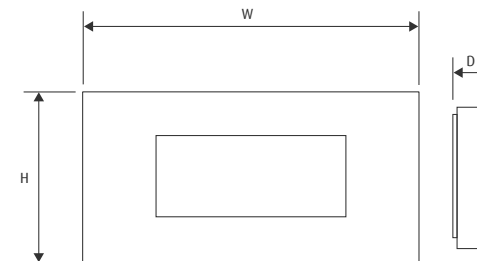

	BLACK GLASS 1300	BLACK GLASS 1100
Dimensions (H x W x D)	600mm x 1300mm x 126mm	600mm x 1100mm x 126mm
Heat Output - High	1.5kW	1.5kW
Heat Output - Low	0.75kW	0.75kW
Safety	Thermal cut out	Thermal cut out
Remote Control	Yes	Yes