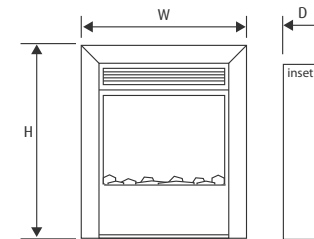

ROYALE 16"	ROYALE 22"
Dimensions (H x W x D)	595mm x 490mm x 75mm inset + 35mm fascia	595mm x 640mm x 75mm inset + 35mm fascia
Heat Output – High	1.5kW	1.5kW
Heat Output - Low	0.75kW	0.75kW
Safety	Thermal cut out	Thermal cut out
Remote Control	Yes	Yes
Available finishes	Brass, Silver or Black	Brass or Silver